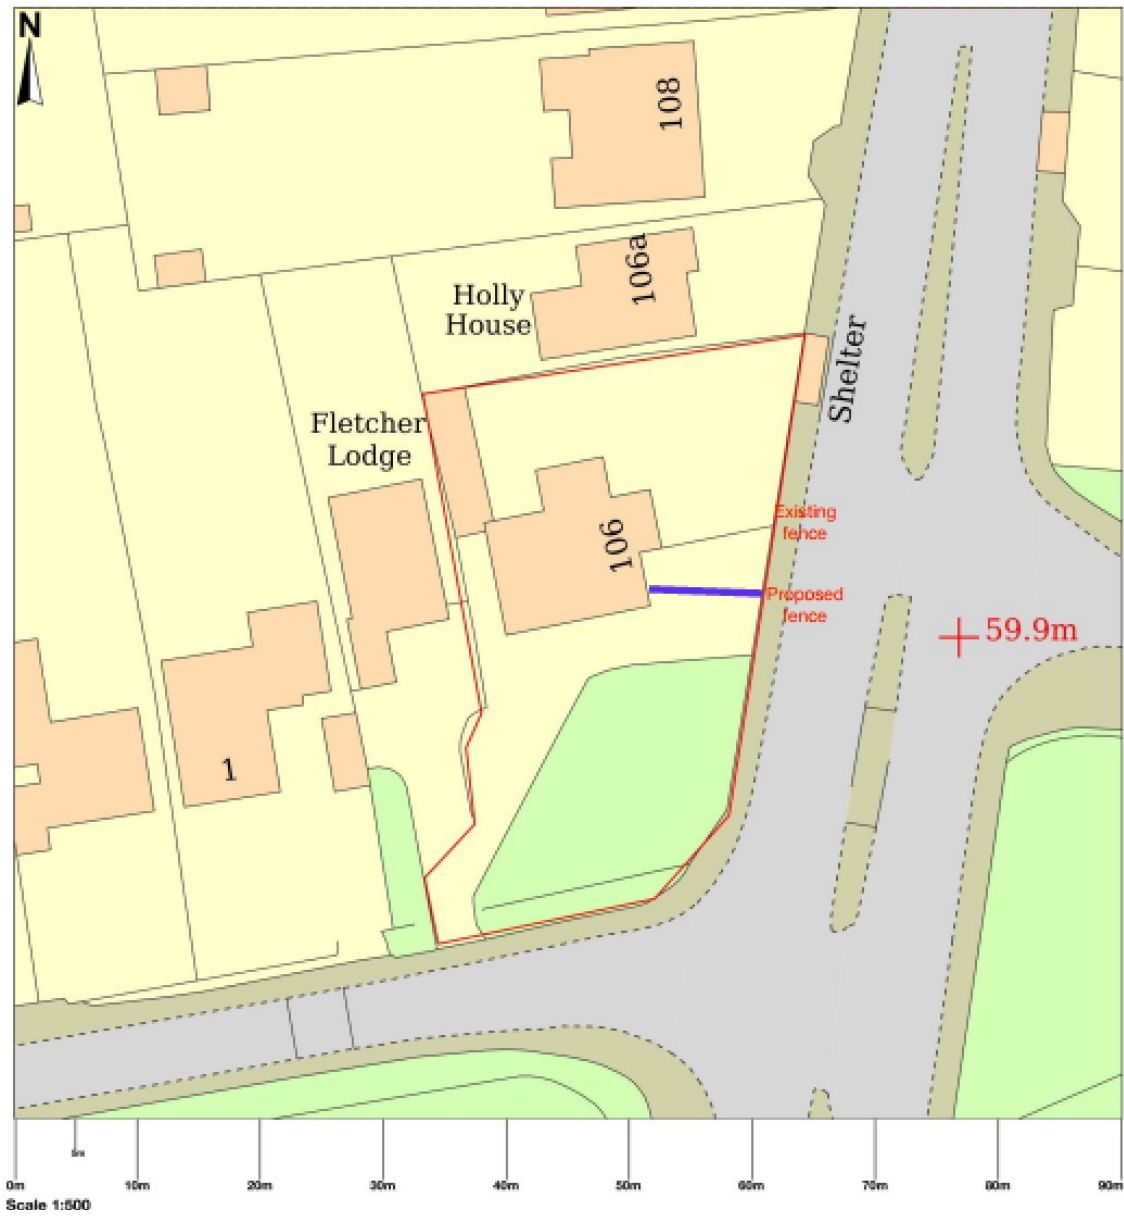

# Northcourt Lodge, 106 Oxford Road, Abingdon Appendix 1

## Site and Location Plan

# Location Plan 106 Oxford Road OX14 2AG

## Proposed fence elevation plans